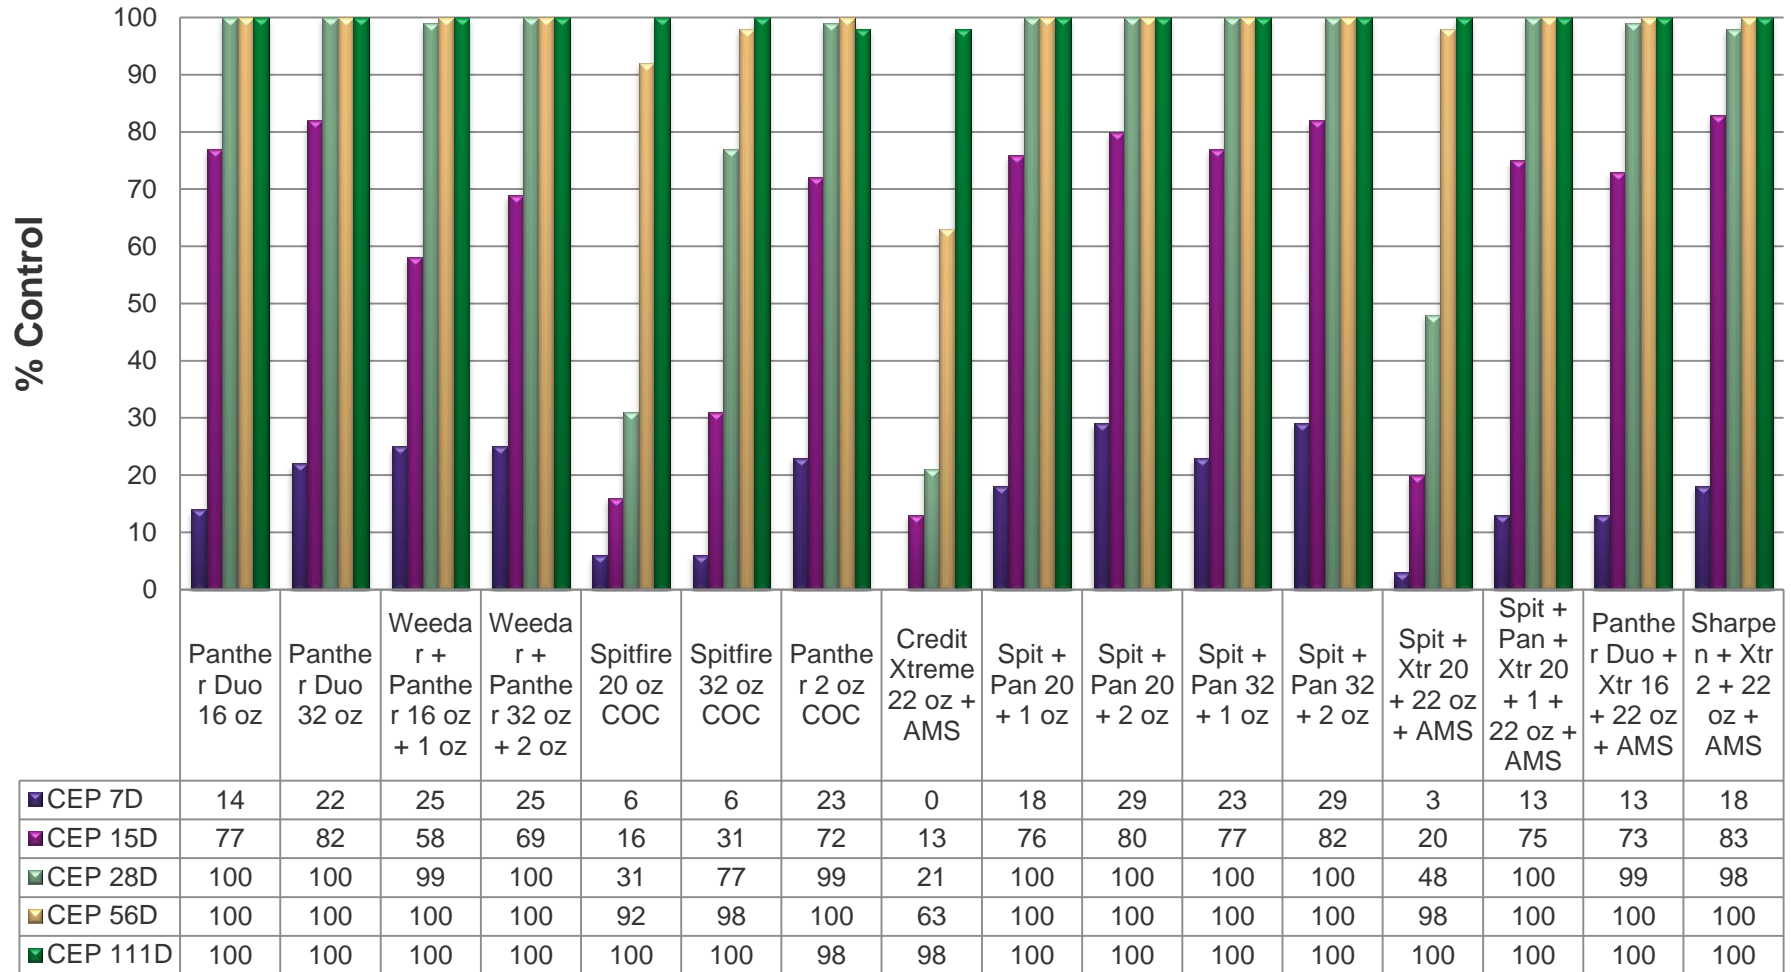

Spitfire + Panther & Panther D Fall Burndown 2013

NC Fall 2013 - Cutleaf Eveningprimrose

Year: 2013

Crop/Variety: Fallow

Target Pest: Cutleaf Eveningprimrose

Additives: Crop Oil Concentrate @ 1% v/v added to all treatments

Investigator: Dr. Alan York

Group: Pro-Ag Research Services

Location: Whitakers, NC